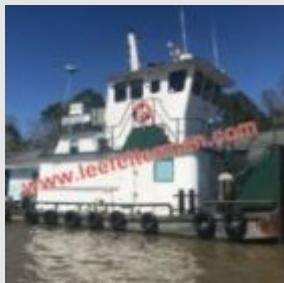

Type: Steel hull Pushboat

Year Built: 1997.

****Triple Cabin Pushboat**.**

Horsepower: 600.

Main Engines: (2) – CUMMINS QSM 11

Gears: Twin Disc MG-509 ...

[More Info](#)

Type:

Type: Steel hull Pushboat

Year Built: 1970

Horsepower: 600

Main Engines: (2) – Detroit 8V71

Generators: (2)

Deck Winches: (2) – Manual

Electronics: Radar, VHF, ...

[More Info](#)

Type:

Push Boat

Price:

\$ 105,000

Length (ft):

45

[PB 268](#)

Asking Price: \$105,000.

Size: 45' x 18' x 5.8'

Type: Steel hull Pushboat

Year Built: 1970

Horsepower: 400

Main Engines: (2) – Detroit 6V71

Generators: (2)

Deck Winches: (2) – Manual

Electronics: Radar, VHF, ...